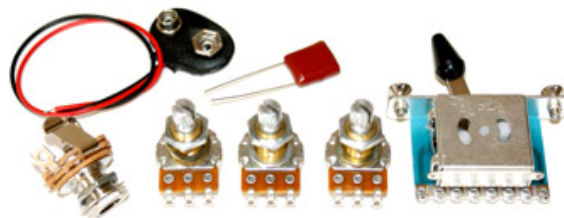

# AS-2 (Active)

The AS-2 is another single strat type humbucker that features Alnico V pole piece magnets and plain enamel copper wire.

The AS-2 is a medium high powered pickup that was especially designed to be a companion to the AS-1!

Mount them on your original pickguard, forget any modifications to your body, these pickups will work for you by giving you the output, the sounds, the cleanliness, the noise cancelling, without the slightest of problems.

## ADDITIONAL PRODUCT INFORMATION

AS-2 Specification	
Resonant Peak	5.4 kHz
Spacing	52 mm
Output level	Mid-High
Type	Dual Coil
Copper Wire	Plain Enamel
Magnet	Alnico 5(Polepieces)
Battery Life	6000 Hours
Current Consumption	90 Microamps
Tone Chart	
4-Conductor Wire	Red-DC 9volt
	White & Black-Hot
	Green & Shield-Ground
Pickup Color	Black
Rock, Jazz, Funk, Blues, Pop, Country, Metal	

## INCLUDED COMPONENTS

A 5 Ways Selective Switch is provided when a set is purchased.

Neck & Middle & Bridge