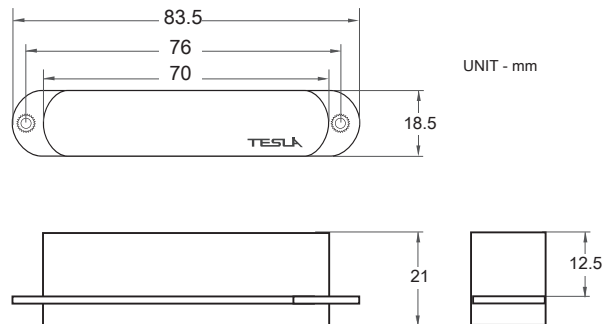

## ADDITIONAL PRODUCT INFORMATION

AS-2 Specification	
Resonant Peak	5.4 kHz
Spacing	52 mm
Output level	Mid-High
Type	Dual Coil
Copper Wire	Plain Enamel
Magnet	Alnico 5(Polepieces)
Battery Life	6000 Hours
Current Consumption	90 Microamps
Tone Chart	
4-Conductor Wire	Red-DC 9volt
	White & Black-Hot
	Green & Shield-Ground
Pickup Color	Black
Rock, Jazz, Funk, Blues, Pop, Country, Metal	

## INCLUDED COMPONENTS

A 5 Ways Selective Switch is provided when a set is purchased.

Neck & Middle & Bridge