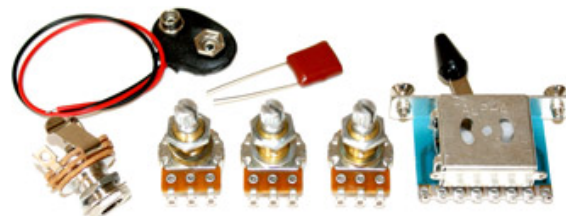

AS-1(Active)

The TESLA AS-1 is an active single strat type humbucker, it features Alnico V pole piece magnets and plain enamel copper wire. The AS-1 we designed as a medium high powered pickup that produces a clean, warm, and smooth vintage single coil sound that fits most playing styles. Designed to fit and work in all three playing positions, neck, middle and bridge.

Combine the AS-1 with the AS-2, use the AS-1 in the bridge position and the AS-2 in the middle and neck positions for incredible variations of sounds!

Mount them on your original pickguard, forget any modifications to your body, these pickups will work for you by giving you the output, the sounds, the cleanliness, the noise cancelling, without the slightest of problems.

ADDITIONAL PRODUCT INFORMATION

AS-1	
Specification	
Resonant Peak	4.8 kHz
Spacing	52 mm
Output level	Mid-High
Type	Dual Coil
Copper Wire	Plain Enamel
Magnet	Alnico 5(Polepieces)
Battery Life	6000 Hours
Current Consumption	90 Microamps
Tone Chart	
4-Conductor Wire	Red-DC 9volt
	White & Black-Hot
	Green & Shield-Ground
Pickup Color	Black
Rock, Jazz, Funk, Blues, Pop, Country, Metal	

INCLUDED COMPONENTS

A 5 Ways Selective Switch is provided when a set is purchased.